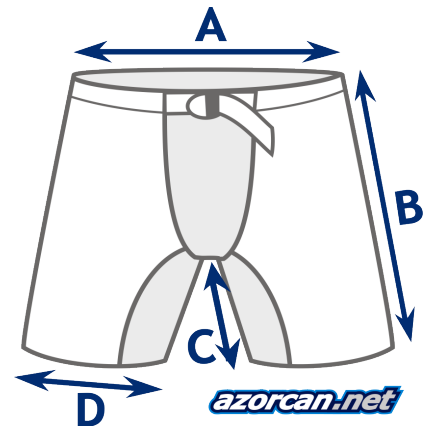

PANT FABRIC

100% Polyester

Measurements are with the pant shell laying flat.

Allow for a variance of 1 inch on the waist and 0.5 inches on the waist.

Azorcan Global
Box 50041
Edmonton, AB
Canada T5Y 2M9
780.906.7110
www.azorcan.net

azorcan.net